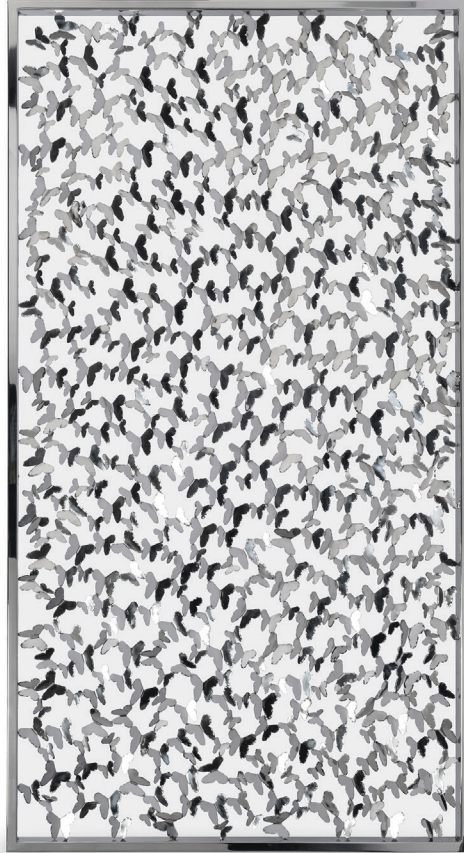

## BUTTERFLY WALL panel

44W x 80H x 3D

fabricated bronze

fabricated stainless

All designs, dimensions and finishes are customizable  
[www.johnlyledesign.com](http://www.johnlyledesign.com)  
(646) 344-1964