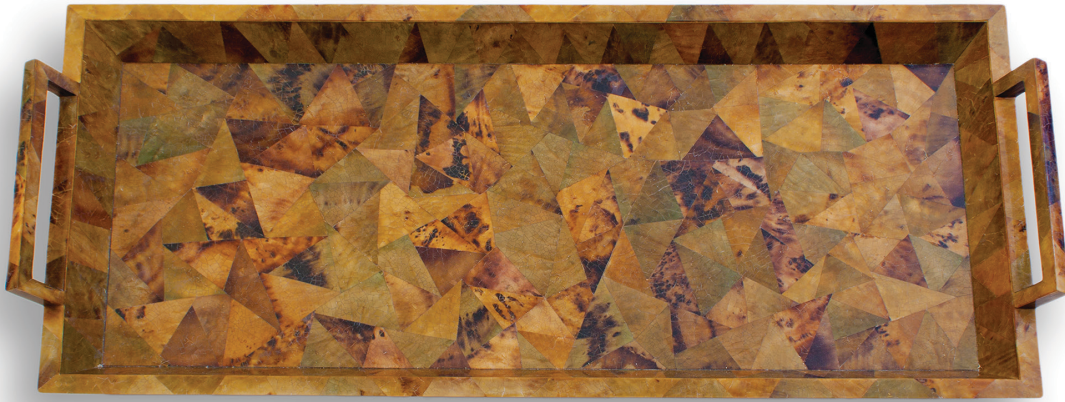

INCA tray

30W x 20D x 3.5H

TIER 1: shagreen, MOP

TIER 2: eggshell, seashell

All designs, dimensions and finishes are customizable
www.johnlyledesign.com
(646) 344-1964